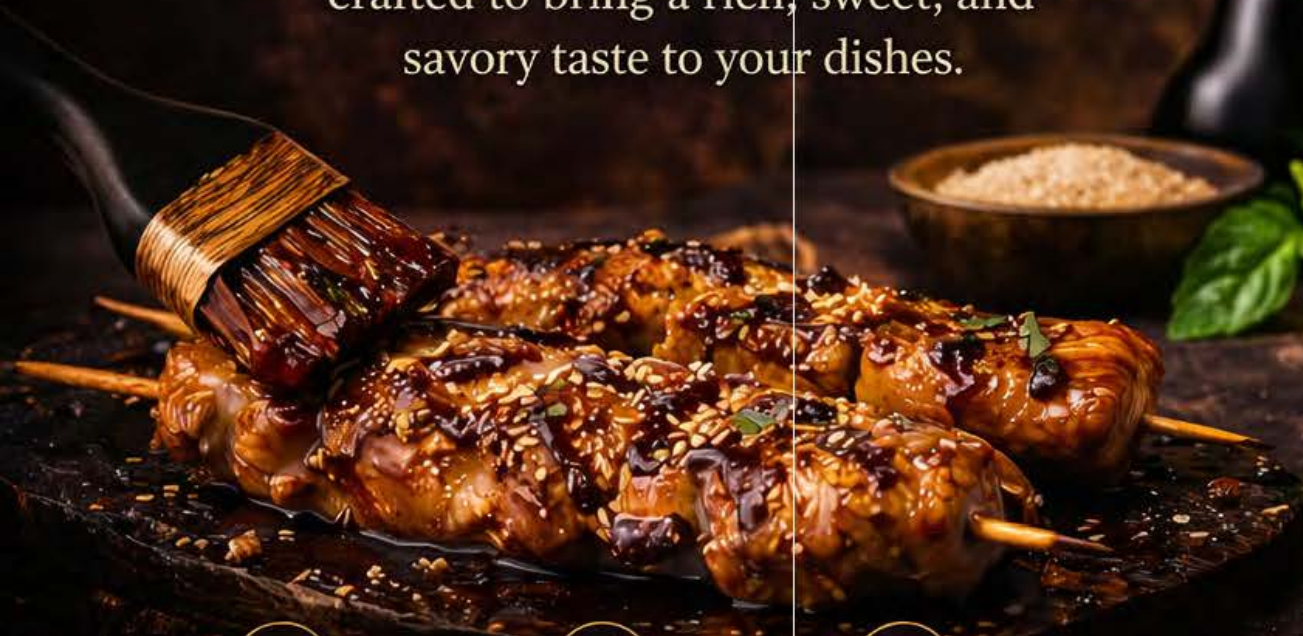

AUTHENTIC & SWEETLY SAVORY.

TERIYAKI *Sauce*

A traditional blend of soy, garlic, and sesame,
crafted to bring a rich, sweet, and
savory taste to your dishes.

SESAME &
SOY FLAVOR

QUALITY
INGREDIENTS

PERFECT FOR
GRILLING

Taste the Essence of Asia